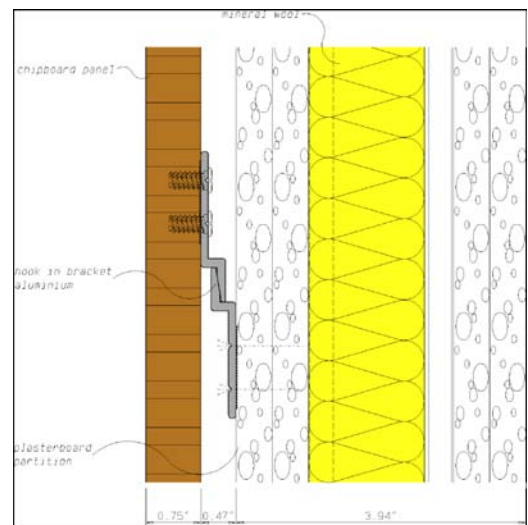

General Description

- Cladding for walls, columns and pilasters
- Wood core or non-combustible gypsum-fiber panel, based on project requirements
- Customized finishes

Substructure

- Concealed mounting brackets for various applications
- Type A: directly mounted to the bare wall, to accommodate tolerances
- Type B: independent from bare wall
- Type C: directly mounted to the bare wall, no accommodation of tolerances, with minimized depth of substructure

Design Considerations

- Various vertical and horizontal joint designs
- Multiple finish options
- Optional bumper rail
- Available for acoustic requirements (LDW 901)

Technical Data

Material	Wood or gypsum core
Panel Size	Up to 4' x 9' (1220 x 2743 mm) Special sizes available depending on project requirements
Finish	Laminated, real wood veneer or painted finish
Life Cycle	Up to 30 years

We realize your design!

Type A

Type B

Type C