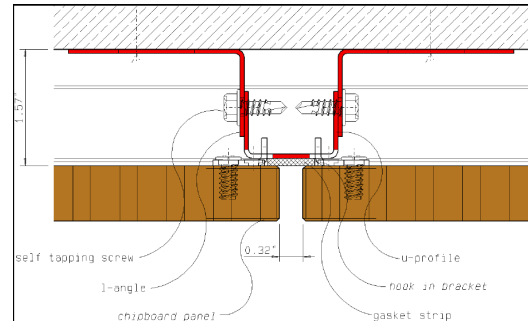

General Description

- Cladding for walls, columns and pilasters
- Wood core or non-combustible gypsum-fiber panel, based on project requirements
- Customized finishes

Substructure

- Concealed mounting brackets for various applications
- Type A: directly mounted to the bare wall, to accommodate tolerances
- Type B: independent from bare wall
- Type C: directly mounted to the bare wall, no accommodation of tolerances, with minimized depth of substructure

Design Considerations

- Various vertical and horizontal joint designs
- Multiple finish options
- Optional bumper rail
- Available for acoustic requirements (LDW 901)

Technical Data

Material	Wood or gypsum core
Panel Size	Up to 4' x 9' (1220 x 2743 mm) Special sizes available depending on project requirements
Finish	Laminated, real wood veneer or painted finish
Life Cycle	Up to 30 years

We realize your design!

Type A