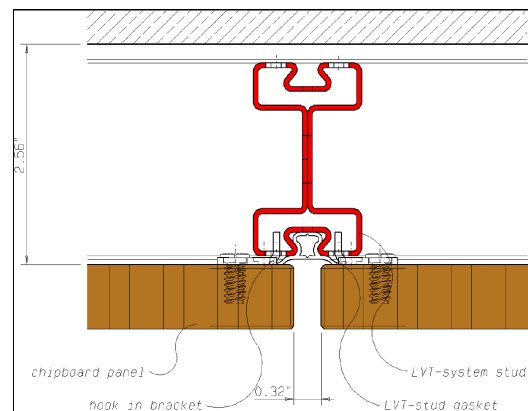

General Description

- Cladding for walls, columns and pilasters
- Wood core or non-combustible gypsum-fiber panel, based on project requirements
- Customized finishes

Substructure

- Concealed mounting brackets for various applications
- Type A: directly mounted to the bare wall, to accommodate tolerances
- Type B: independent from bare wall
- Type C: directly mounted to the bare wall, no accommodation of tolerances, with minimized depth of substructure

Design Considerations

- Various vertical and horizontal joint designs
- Multiple finish options
- Optional bumper rail
- Available for acoustic requirements (LDW 901)

Technical Data

Material	Wood or gypsum core
Panel Size	Up to 4' x 9' (1220 x 2743 mm) Special sizes available depending on project requirements
Finish	Laminated, real wood veneer or painted finish
Life Cycle	Up to 30 years

We realize your design!

Type A

Type B

Type C