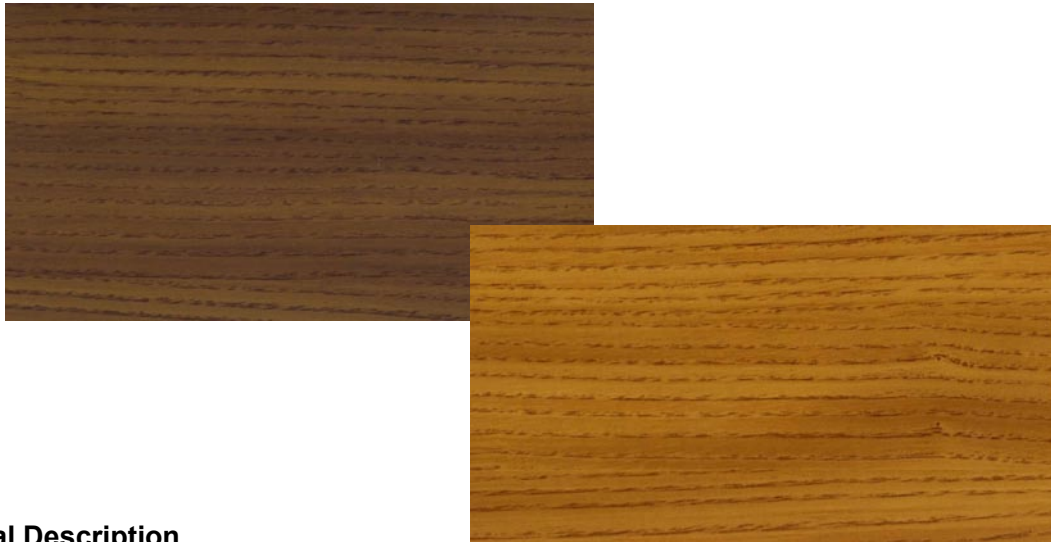

General Description

- Real wood veneer finish
- Applied to a metal ceiling panel (aluminum or galvanized steel)
- Preserves all advantages of a metal panel
- Furnishes the look of a solid wood panel
- Many exotic veneers from around the world can be utilized
- Unperforated or perforated

Design Considerations

- Pureline real wood finish is based on natural wood. Therefore it is subject to external influences. Wood also has distinct material characteristics, displaying numerous structures and colors, which should be taken into consideration
- For perforation options see our Technical Guide
- Available with perforated surface and acoustical fleece and/or encapsulated mineral wool applied to the back side of the panel to improve acoustics
- To maintain the character of wood as completely as possible, we recommend our Picatto perforation, such as L 0,7.1
- For indoor use only

Technical Data

Surface Burning	Tested in accordance with ASTM E 84 (Class A)
Cleaning	Soiled surfaces can be moistly wiped with non-abrasive and mild alkaline detergents as recommended by the manufacturer